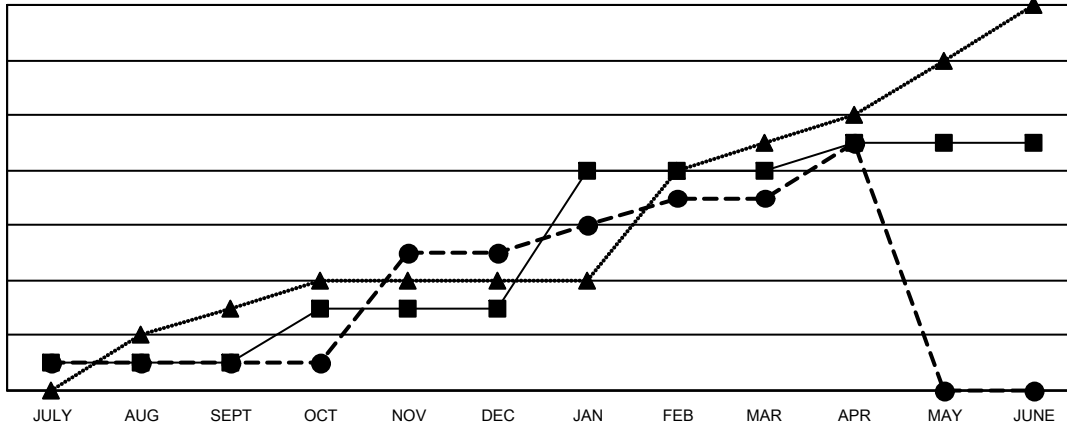

# GMT MONTHLY MEMBERSHIP PROGRESS REPORT

Results as of: 4/30/2025

Multiple District 118

LOCATION: Republic of Türkiye

GMT: OPEN

GMT CA 4

Clubs			
RESULTS FOR 2024-2025			
QUARTER	NEW CLUB GOAL	NEW CLUBS	DROPPED CLUBS
JULY/AUG/SEPT	1	1	2
OCT/NOV/DEC	2	4	1
JAN/FEB/MAR	5	2	1
APR/MAY/JUNE	1	2	0

Members			
RESULTS FOR 2024-2025			
QUARTER	MEMBER GROWTH NET GOAL	MEMBER GROWTH ACTUAL	DROPPED MEMBERS ACTUAL (including transfers)
JULY/AUG/SEPT	74	110	169
OCT/NOV/DEC	87	282	315
JAN/FEB/MAR	101	400	116
APR/MAY/JUNE	48	132	72

GOALS AND ACTUAL NEW CLUBS CUMULATIVE

- - CURRENT YEAR GOALS FOR NEW CLUBS
- - CURRENT YEAR ACTUAL NEW CLUBS
- ▲ - LAST YEAR ACTUAL NEW CLUBS

GOALS AND ACTUAL MEMBERS CUMULATIVE

- - MEMBER GROWTH NET GOAL
- - MEMBER GROWTH ACTUAL
- ▲ - LAST YEAR MEMBERSHIP ACTUAL