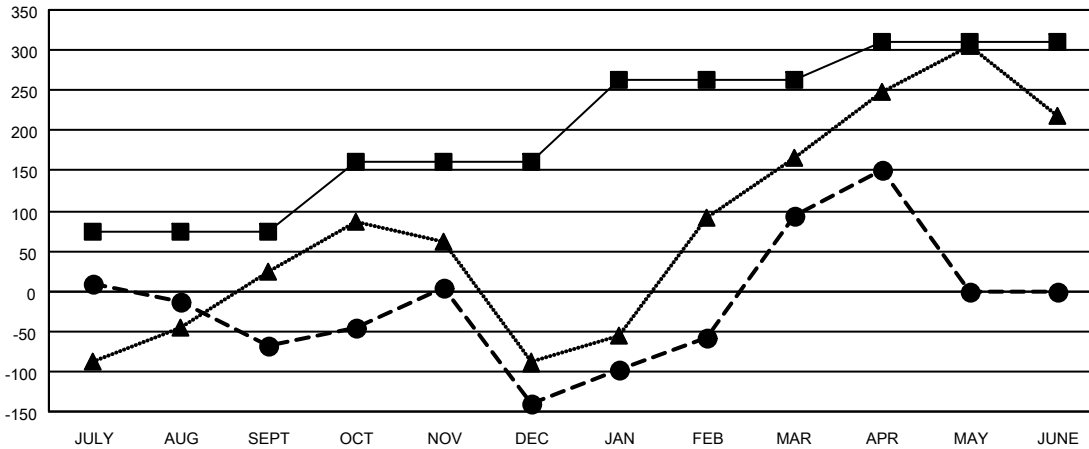

# GMT MONTHLY MEMBERSHIP PROGRESS REPORT

Results as of: 4/30/2025

Multiple District 118

LOCATION: Republic of Türkiye

GMT: OPEN

GMT CA 4

Clubs			
RESULTS FOR 2024-2025			
QUARTER	NEW CLUB GOAL	NEW CLUBS	DROPPED CLUBS
JULY/AUG/SEPT	1	1	2
OCT/NOV/DEC	2	4	1
JAN/FEB/MAR	5	2	1
APR/MAY/JUNE	1	2	0

Members			
RESULTS FOR 2024-2025			
QUARTER	MEMBER GROWTH NET GOAL	MEMBER GROWTH ACTUAL	DROPPED MEMBERS ACTUAL (including transfers)
JULY/AUG/SEPT	74	110	169
OCT/NOV/DEC	87	282	315
JAN/FEB/MAR	101	400	116
APR/MAY/JUNE	48	132	72

GOALS AND ACTUAL NEW CLUBS CUMULATIVE

- - CURRENT YEAR GOALS FOR NEW CLUBS
- - CURRENT YEAR ACTUAL NEW CLUBS
- ▲ - LAST YEAR ACTUAL NEW CLUBS

GOALS AND ACTUAL MEMBERS CUMULATIVE

- - MEMBER GROWTH NET GOAL
- - MEMBER GROWTH ACTUAL
- ▲ - LAST YEAR MEMBERSHIP ACTUAL